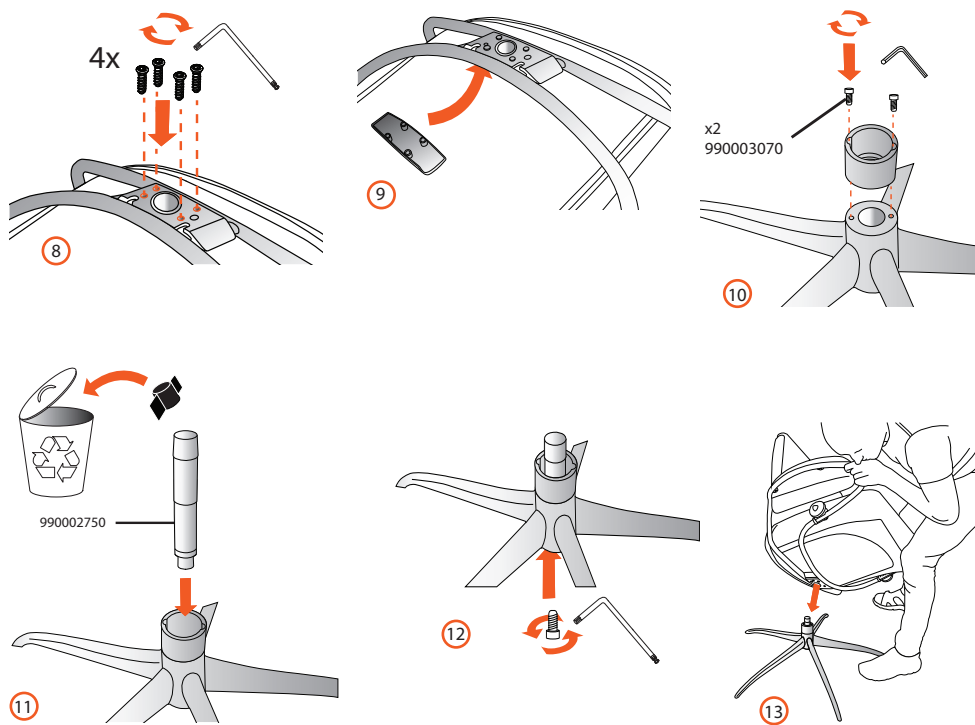

990003110-02

 **MADE IN NORWAY**
SINCE 1934

THE INNOVATORS OF COMFORT™

Stressless® Starbase Kit

Stool High → Low

Chair Low → High

Stool Low → High

Chair High → Low