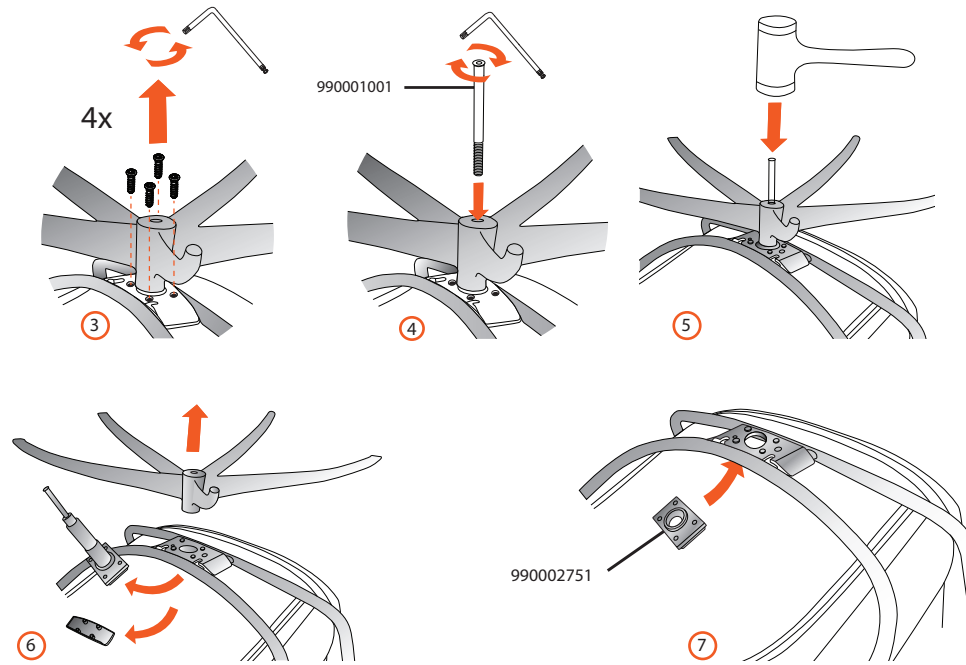

990003110-02

 **MADE IN NORWAY**
SINCE 1934

THE INNOVATORS OF COMFORT™

Stressless® Starbase Kit

Stool High → Low

Chair Low → High

Stool Low → High

Chair High → Low