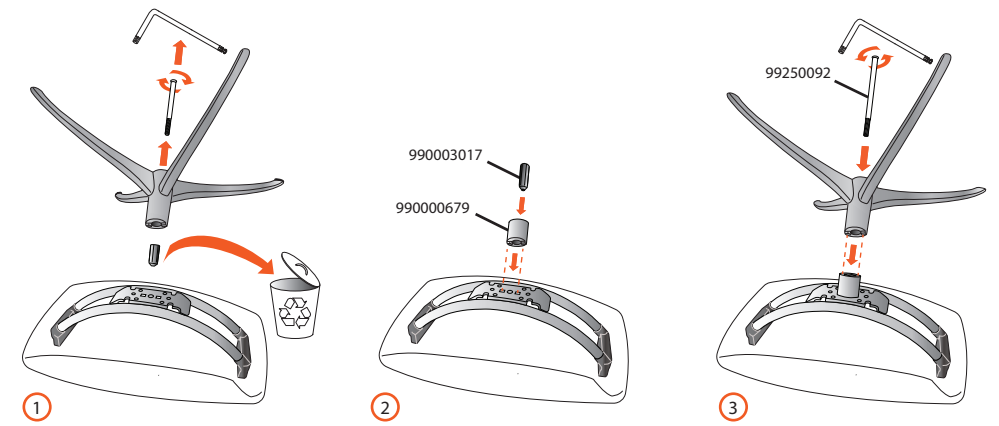

990003110-02

 **MADE IN NORWAY**
SINCE 1934

THE INNOVATORS OF COMFORT™

Stressless® Starbase Kit

Stool High → Low

Chair Low → High

Stool Low → High

Chair High → Low