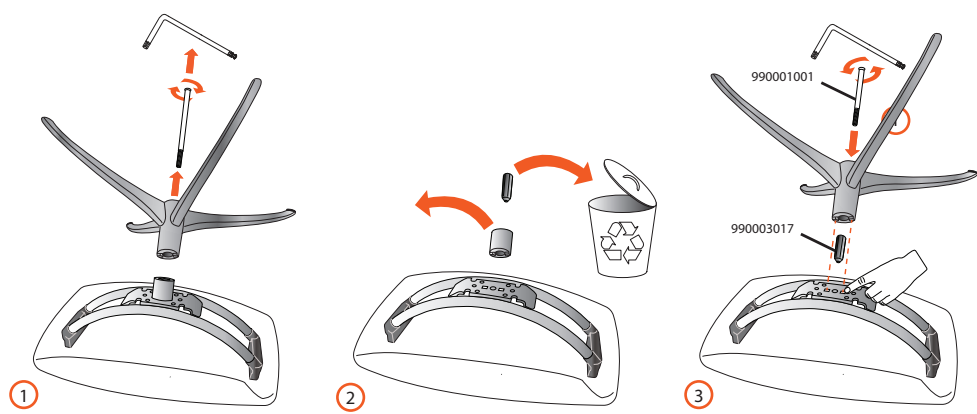

990003110-02

 **MADE IN NORWAY**
SINCE 1934

THE INNOVATORS OF COMFORT™

Stressless® Starbase Kit

Stool High → Low

Chair Low → High

Stool Low → High

Chair High → Low