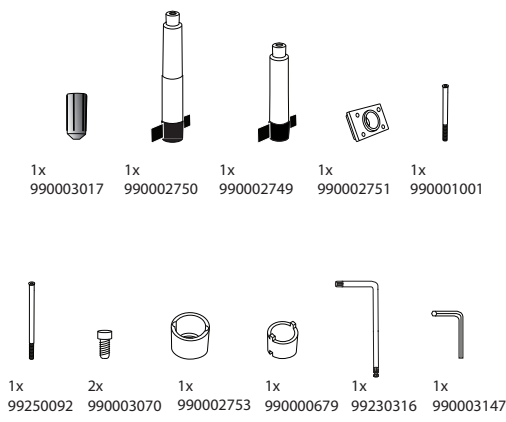

990003110-02

 **MADE IN NORWAY**
SINCE 1934

THE INNOVATORS OF COMFORT™

Stressless® Starbase Kit

Stool High → Low

Chair Low → High

Stool Low → High

Chair High → Low