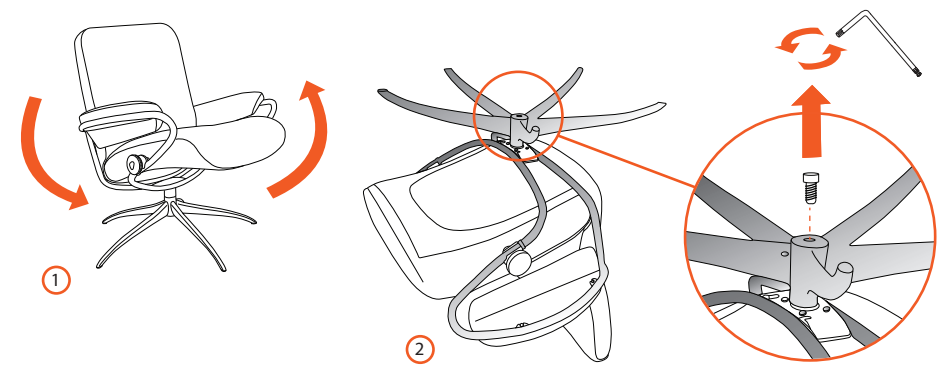

990003110-02

 **MADE IN NORWAY**
SINCE 1934

THE INNOVATORS OF COMFORT™

Stressless® Starbase Kit

Stool High → Low

Chair Low → High

Stool Low → High

Chair High → Low